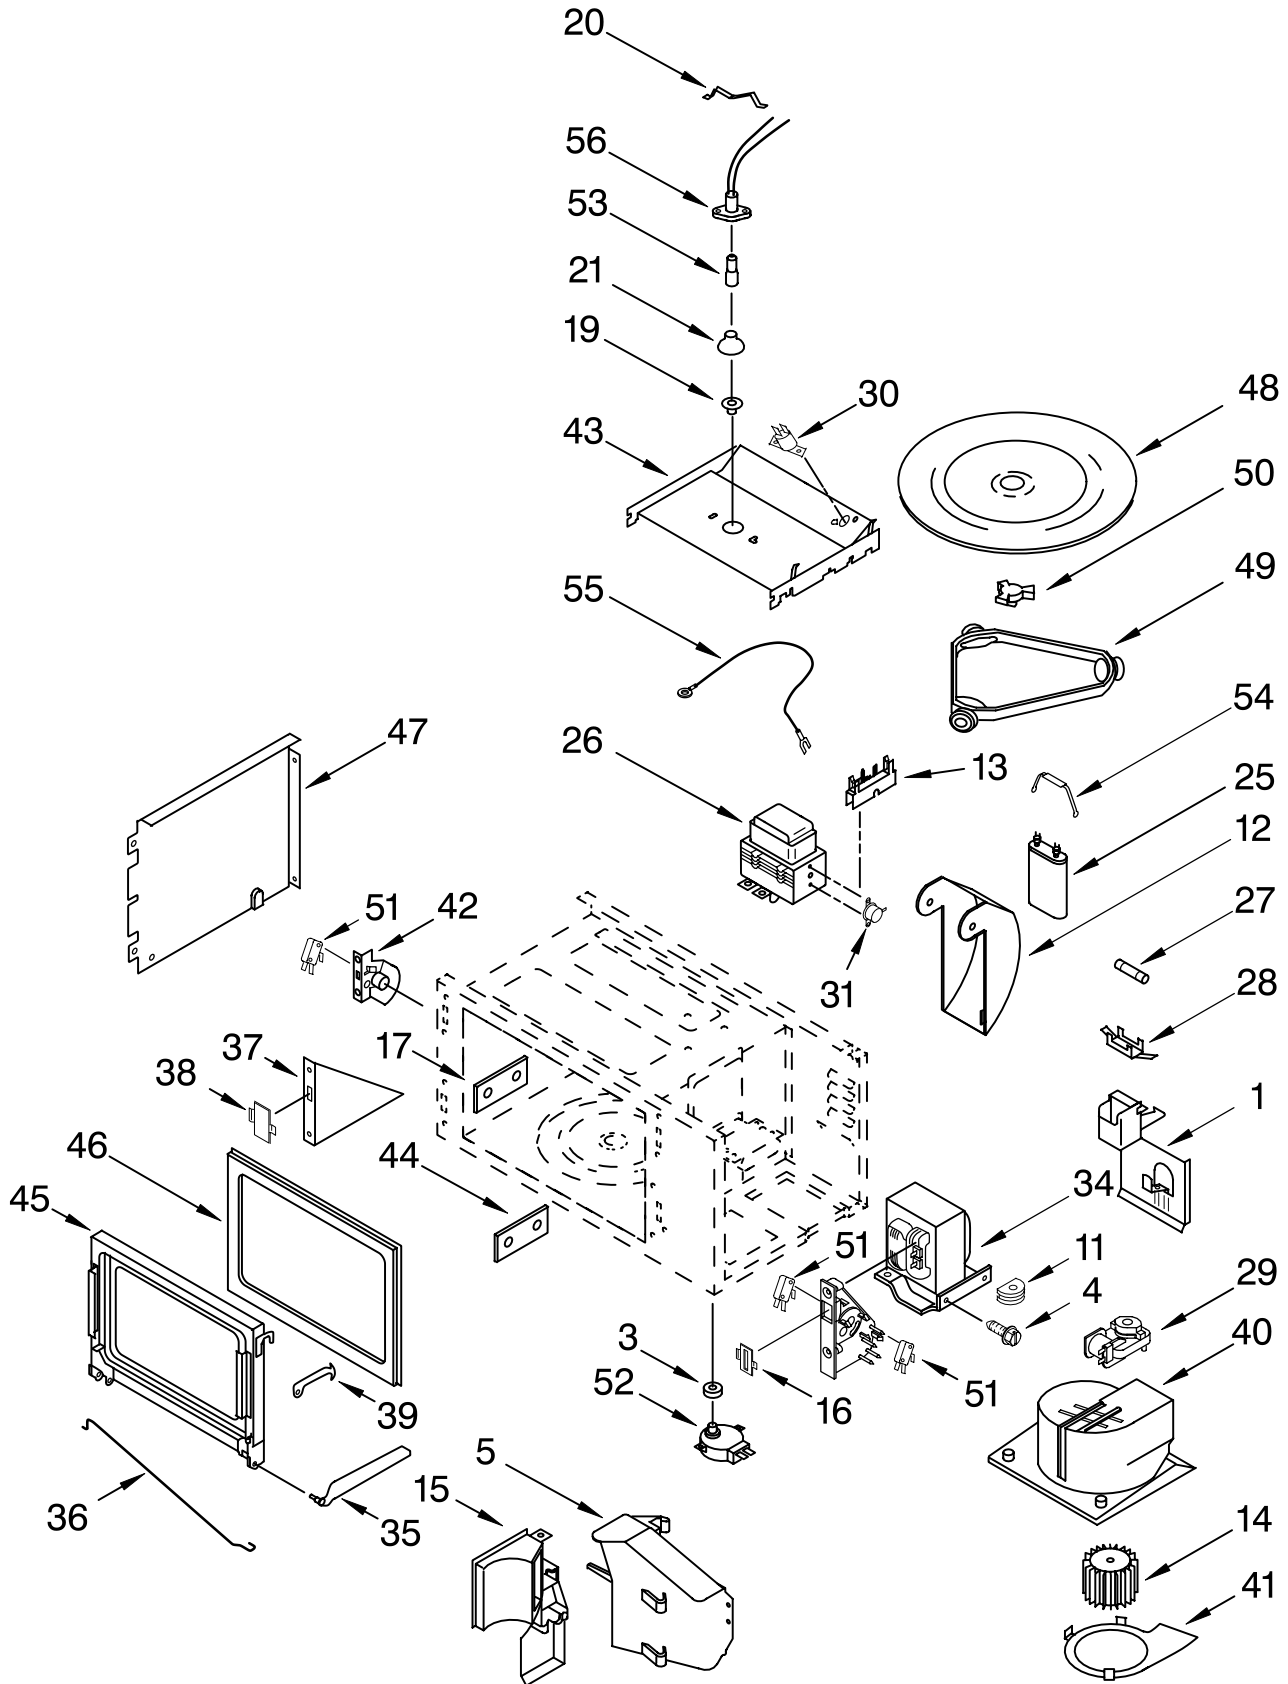

CABINET AND STIRRER PARTS

For Models: GMC305PRS02
(Stainless)

FOR ORDERING INFORMATION REFER TO PARTS PRICE LIST

CABINET AND STIRRER PARTS

For Models:GMC305PRS02
(Stainless)

Illus. No.	Part No.	DESCRIPTION	Illus. No.	Part No.	DESCRIPTION	Illus. No.	Part No.	DESCRIPTION
1	4375299	Bracket, Capacitor	27	4375321	Fuse	42		Switch Holder
3	4375037	Rubber Ring	28	4375231	Block, Fuse		4375335	Left
4	4375038	Screw	29	4375278	Motor, Blower		4375336	Right
5	4375314	Air Duct, Magnetron	30	4375279	Thermostat	43	4375337	Isolation Plate
11	4375315	Damper	31	4375079	Thermostat	44	4375338	Cover Plate
12	4375260	Duct, Inlet	34	4375286	Transformer	45	4375339	Door Plate
13	4375316	Insulation, Switch	35		Hinge, Door	46	4375340	Inner Frame
14	4375322	Fan Wheel		4375323	Left	47		Side Plate
15	4375317	Duct, Air		4375324	Right		4375341	Left
16	4375264	Block, Side	36	4451009	Torison Spring		4375342	Right
17	4375248	Cover Plate, Upper	37		Bracket, Hinge	48	4455915	Turntable
19	4375318	Lens, Lamp		4375327	Left	49	4375344	Ring Assembly
20	4375319	Spring		4375328	Right	50	4375345	Shaft
21	4375320	Reflector	38	4375329	Inlet	51	4375346	Switch
25	4375020	Capacitor	39	4375330	Door Strap	52	4375347	Motor, Turntable
26	4375072	Magnetron	40	4375333	Fan Cap	53	4375348	Lamp
			41	4375334	Fan Cap Bottom	54	4375349	Rectifier
						55	4375350	Cable
						56	4375351	Lamp Holder

IMPORTANT PRODUCT SAFETY INFORMATION

ADVISE CONSUMERS OF AN ELECTROCUTION HAZARD WITH DO – IT – YOURSELF REPAIRS OF MICROWAVE OVENS.

The U.S. Consumer Product Safety Commission warns against do – it – yourself repairs of microwave ovens. Microwave ovens use high voltage which makes it particularly hazardous for consumers to remove the cover and touch electrical parts.

STRONGLY RECOMMEND THAT CONSUMERS HAVE PROFESSIONALS REPAIR MICROWAVE OVENS.

FOR ORDERING INFORMATION REFER TO PARTS PRICE LIST